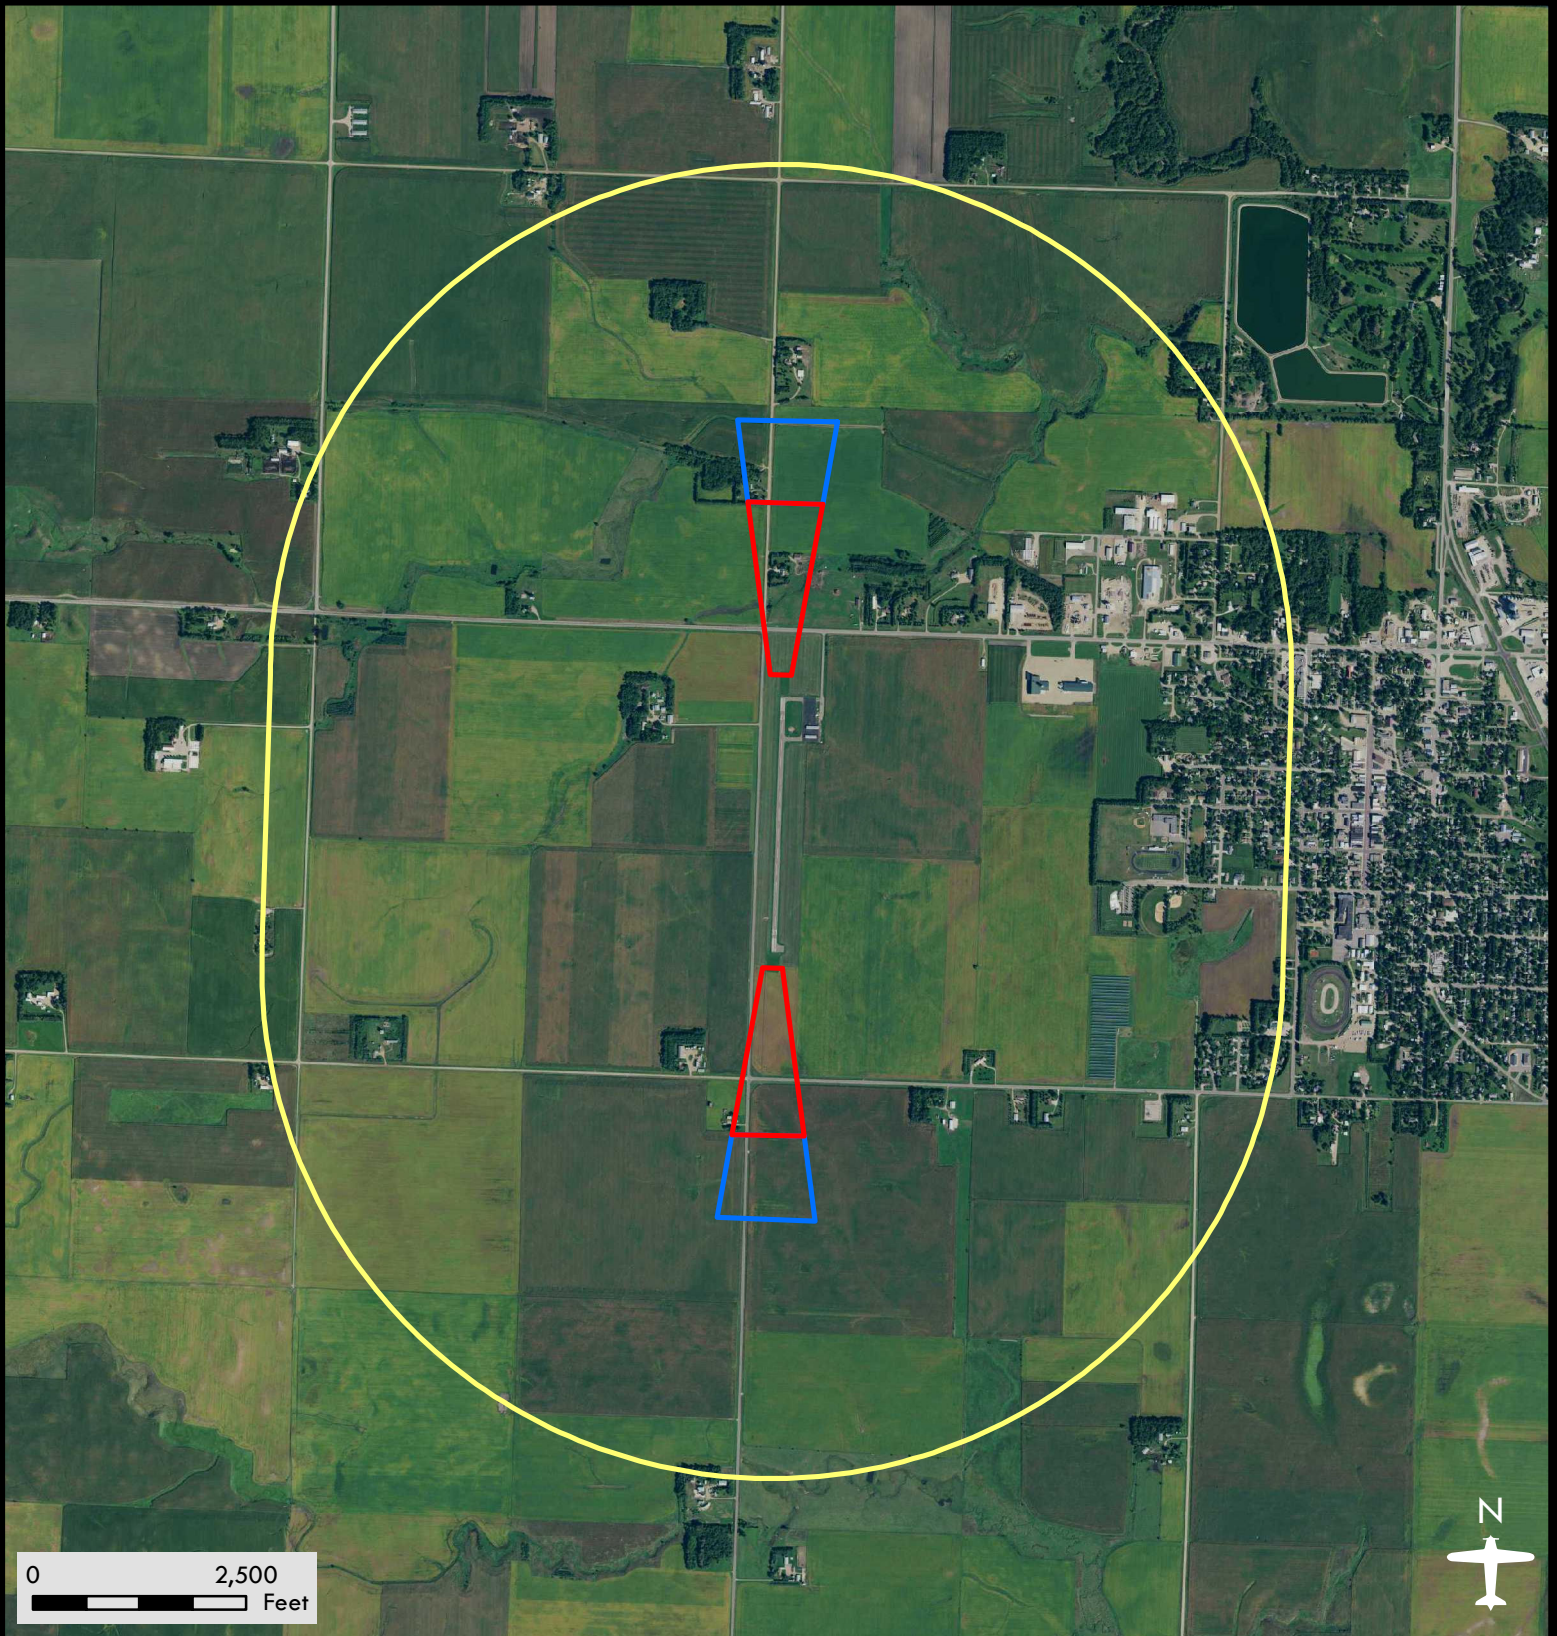

Slayton Municipal Airport

Airport Safety Zones

Date: 08/08/2018

Legend

-  Zone A
-  Zone B
-  Zone C

DISCLAIMER: This is not an official zoning map. To view the official map and ordinance for this airport, please visit the Airport Zoning Information Warehouse at <https://www.dot.state.mn.us/aero/planning/zoning-warehouse.html>. The State of Minnesota makes no representations or warranties expressed or implied, with respect to the reuse of the data provided herewith regardless of its format or the means of its transmission. There is no guarantee or representation to the user as to the accuracy, currency, suitability, or reliability of this data for any purpose. The user accepts the data "as is." The State of Minnesota assumes no responsibility for loss or damage incurred as a result of any user's reliance on this data. All maps and other material provided herein are protected by copyright. Permission is granted to copy and use the materials herein.